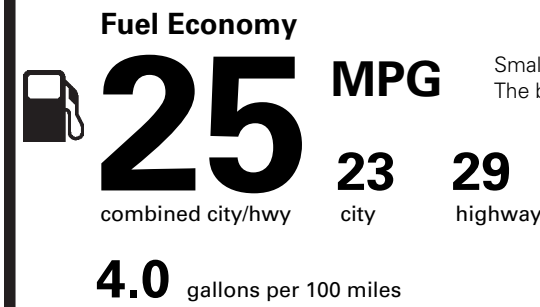

NO CHARGE
NO CHARGE
NO CHARGE

PRICE INFORMATION

BASE PRICE	\$26,880.00
TOTAL OPTIONS/OTHER	
TOTAL VEHICLE & OPTIONS/OTHER	26,880.00
DESTINATION & DELIVERY	995.00

EPA DOT Fuel Economy and Environment

Gasoline Vehicle