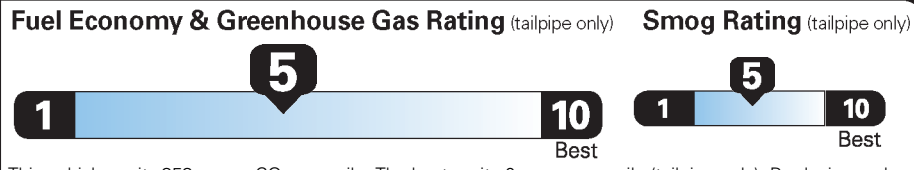

You spend **$500** more in fuel costs over 5 years compared to the average new vehicle.

Annual fuel cost **$1,450**

Actual results will vary for many reasons, including driving conditions and how you drive and maintain your vehicle. The average new vehicle gets 27 MPG and costs $6,750 to fuel over 5 years. Cost estimates are based on 15,000 miles per year at $2.40 per gallon. MPGe is miles per gasoline gallon equivalent. Vehicle emissions are a significant cause of climate change and smog.

fueleconomy.gov

Calculate personalized estimates and compare vehicles

GOVERNMENT 5-STAR SAFETY RATINGS

Overall Vehicle Score	Not Rated	
Based on the combined ratings of frontal, side and rollover. Should ONLY be compared to other vehicles of similar size and weight.		
Frontal Crash	Driver Passenger	Not Rated
Based on the risk of injury in a frontal impact. Should ONLY be compared to other vehicles of similar size and weight.		
Side Crash	Front seat Rear seat	Not Rated
Based on the risk of injury in a side impact.		
Rollover	Not Rated	
Based on the risk of rollover in a single-vehicle crash.		
Star ratings range from 1 to 5 stars (★★★★★), with 5 being the highest. Source: National Highway Traffic Safety Administration (NHTSA). www.safercar.gov or 1-888-327-4236		

SYNC® CONNECT POWERED BY FORDPASS™

1. With a SYNC Connect-equipped vehicle, you can use FordPass to:
2. Remotely start, lock and unlock your vehicle.
   - Schedule specific times to remotely start your vehicle.
   - Locate your parked vehicle.
   - Check vehicle fuel level and approximate mileage from your smartphone.
   - Set up your vehicle's complimentary 3 month or 3GB Wi-Fi® hotspot trial.

Learn more at FordPass.com
SYNC Connect includes service for five years from the vehicle sale date as recorded by the dealer.

Scan this code to experience this vehicle or text MAJC213576 to 48028

or Visit ford.com/windowsticker

Standard messaging & data plan rates may apply.

RAMP ONE	CAK6	TOTAL MSRP $27,875.00
RAMP TWO	FINAL ASSEMBLY PLANT CHENNAI	
METHOD OF TRANSP.	CONVOY	ITEM #: 41-Z900 O/T 2 JE163 N RA82X 840 000084 05 16 18

This label is affixed pursuant to the Federal Automobile Information Disclosure Act. Gasoline, License, and Title Fees, State and Local taxes are not included. Dealer installed options or accessories are not included unless listed above.